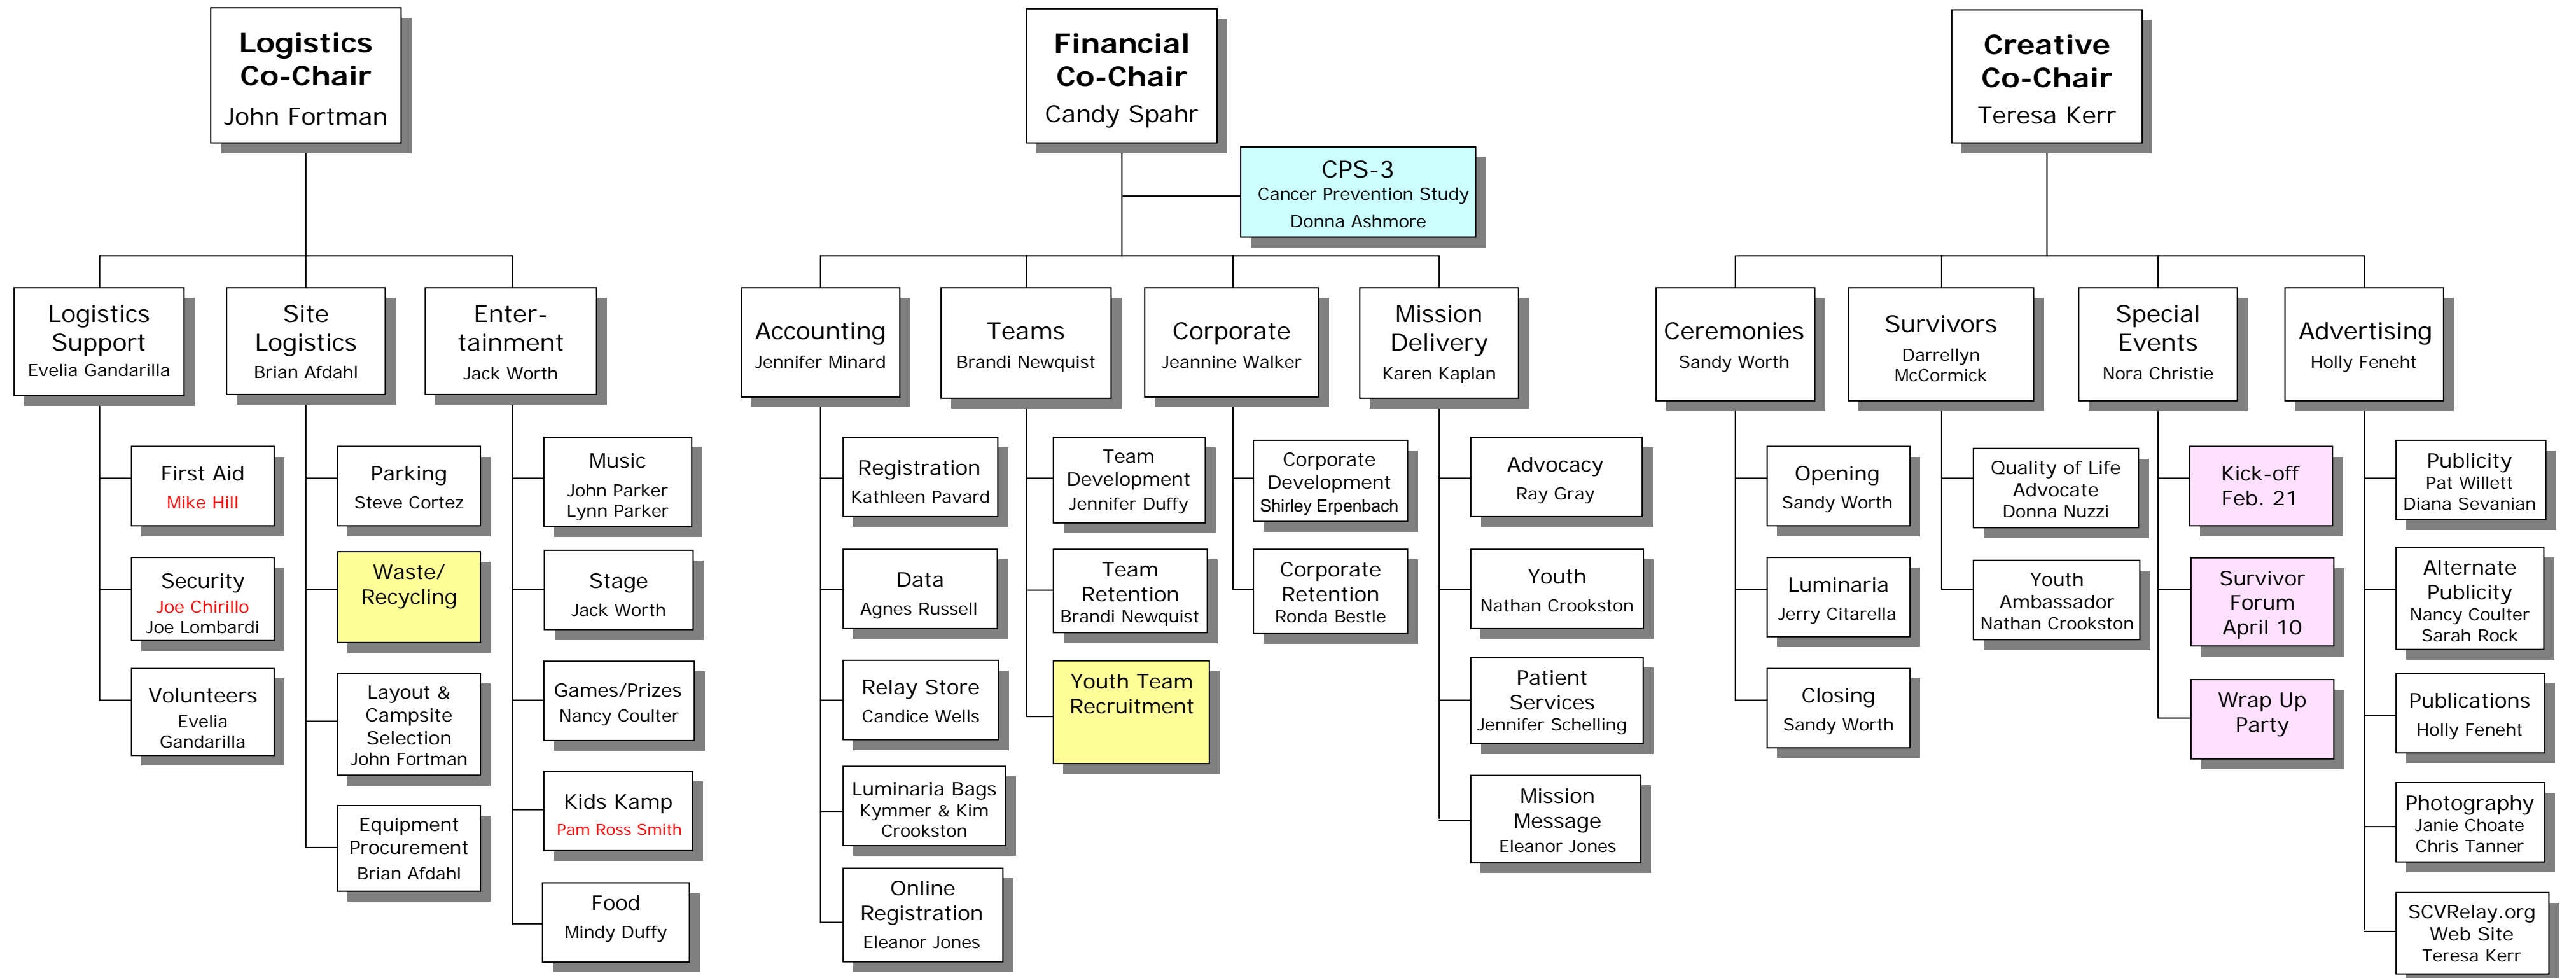

SCV Relay For Life 2008

Red Text = Unconfirmed Position

Yellow Filled Boxes = Need Chair

Blue Filled Box = 2008 Only

Pink Filled Box = Chair is Aided by the Mom's Club of Westridge

Updated February 8, 2008